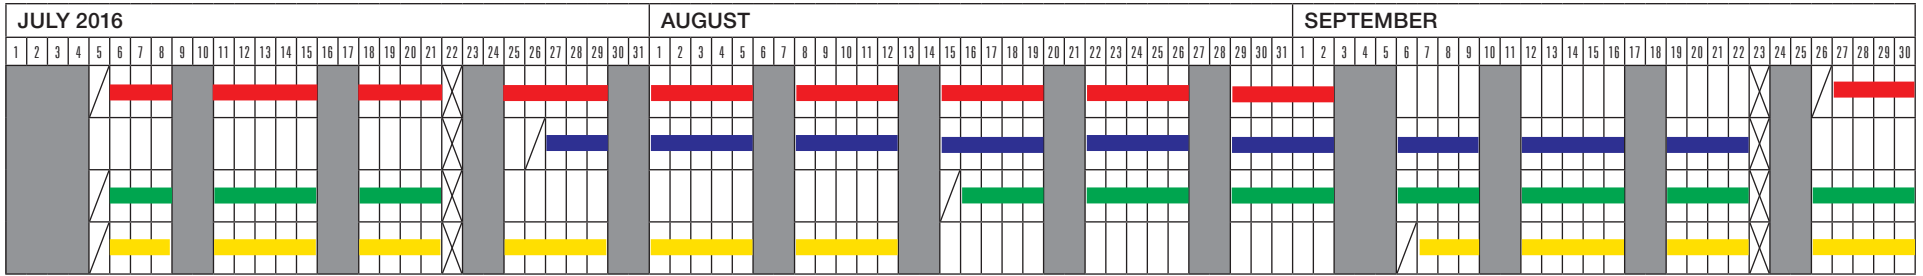

CHERRY CREEK SCHOOL DISTRICT
2016-2017 FOUR-TRACK YEAR-ROUND CALENDAR
Pine Ridge Elementary School

XXXXX

XXXXX

HOLIDAYS

- September 5 Labor Day
- November 24, 25 Thanksgiving
- December 19 to January 2 Winter Recess
- January 16 Martin Luther King, Jr. Day
- February 20 Presidents' Day
- May 29 Memorial Day

SAT., SUN.
HOLIDAYS

FULL DAY
SESSION

NON-PUPIL
CONTACT DAYS

K-12 STAFF
DEVELOPMENT
DAY

XXXXX Common Calendar Fall and Spring Breaks

If for any reason the school district must close schools for more than two days, this adopted 2016-17 calendar will be amended by the Board of Education to provide additional school days.