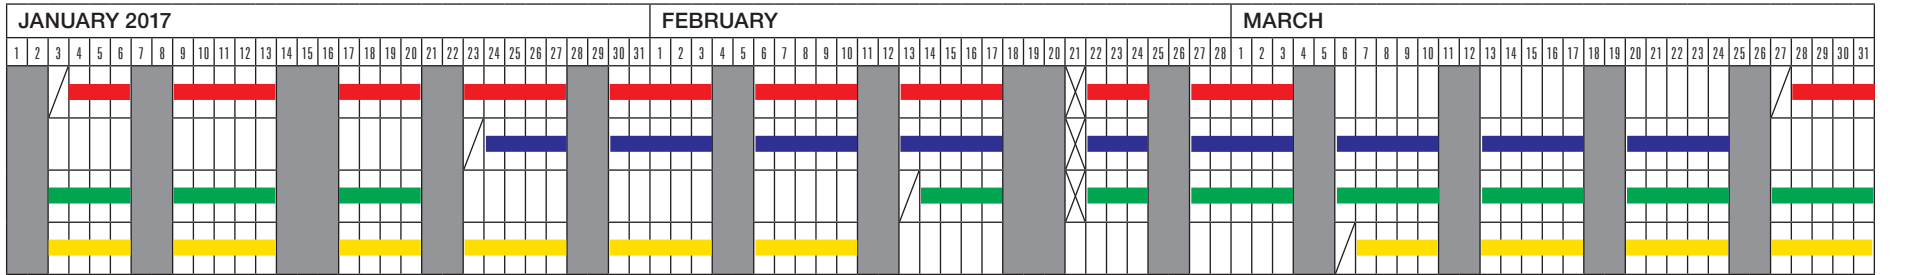

CHERRY CREEK SCHOOL DISTRICT
2016-2017 FOUR-TRACK YEAR-ROUND CALENDAR
Pine Ridge Elementary School

XXXXX

XXXXX

HOLIDAYS

- September 5 Labor Day
- November 24, 25 Thanksgiving
- December 19 to January 2 Winter Recess
- January 16 Martin Luther King, Jr. Day
- February 20 Presidents' Day
- May 29 Memorial Day

SAT., SUN.
HOLIDAYS

FULL DAY
SESSION

NON-PUPIL
CONTACT DAYS

K-12 STAFF
DEVELOPMENT
DAY

XXXXX Common Calendar Fall and Spring Breaks

If for any reason the school district must close schools for more than two days, this adopted 2016-17 calendar will be amended by the Board of Education to provide additional school days.