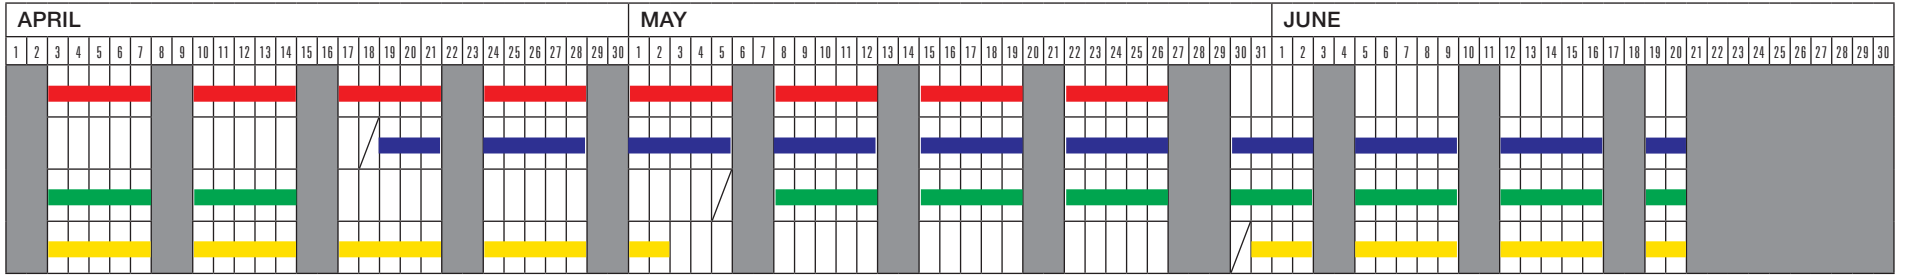

CHERRY CREEK SCHOOL DISTRICT
2016-2017 FOUR-TRACK YEAR-ROUND CALENDAR
Pine Ridge Elementary School

XXXXX

XXXXX

HOLIDAYS

- September 5 Labor Day
- November 24, 25 Thanksgiving
- December 19 to January 2 Winter Recess
- January 16 Martin Luther King, Jr. Day
- February 20 Presidents' Day
- May 29 Memorial Day

SAT., SUN.
HOLIDAYS

FULL DAY
SESSION

NON-PUPIL
CONTACT DAYS

K-12 STAFF
DEVELOPMENT
DAY

XXXXX Common Calendar Fall and Spring Breaks

If for any reason the school district must close schools for more than two days, this adopted 2016-17 calendar will be amended by the Board of Education to provide additional school days.